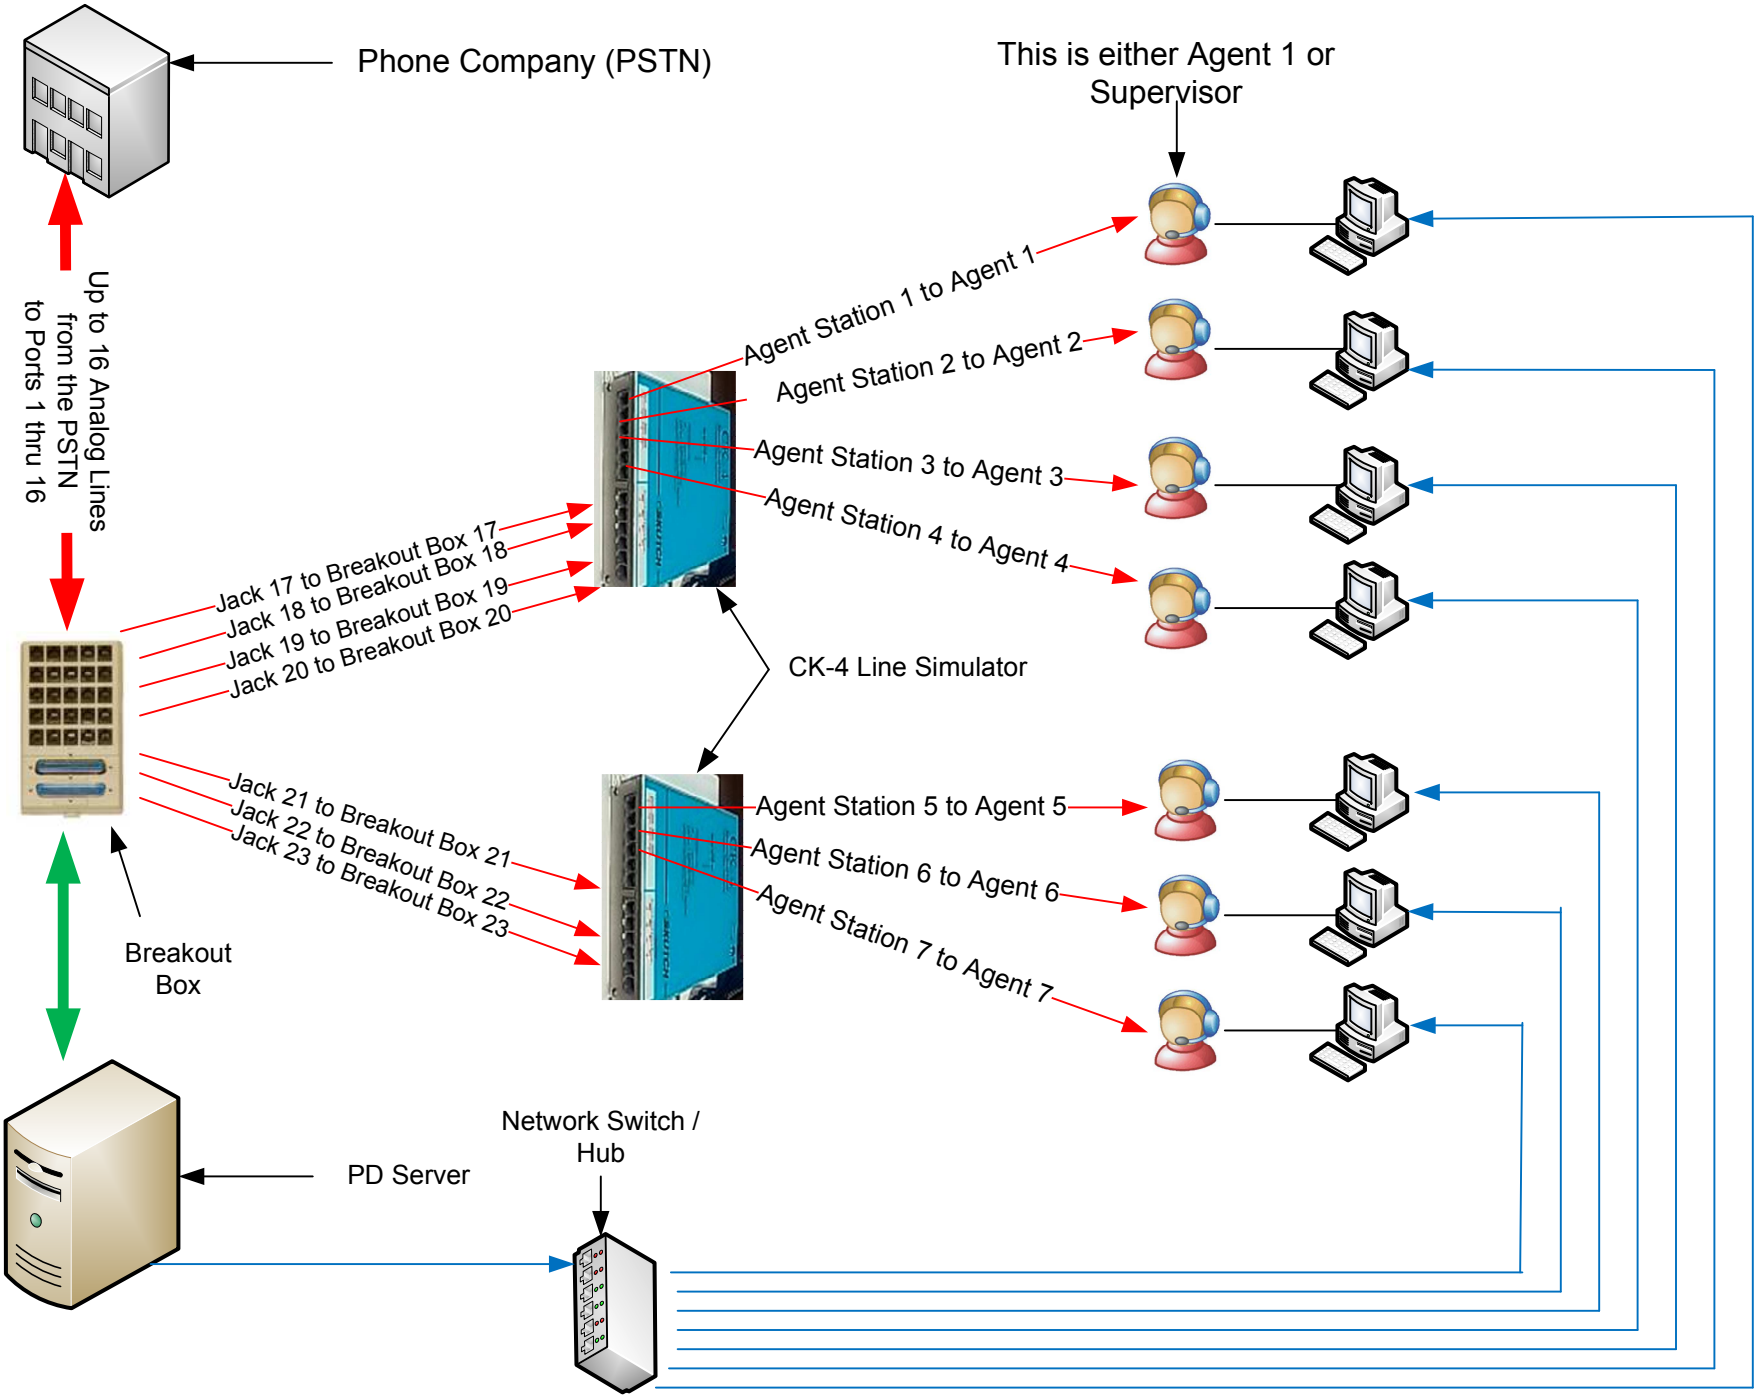

7 Agent Piranha Predictive Dialer Diagram

Wiring Schematic

The blue lines are for the ethernet connection to each computer.

The Red lines are the phone line connections.

The green line is the connection between the breakout box and Voice Board in PD Server.