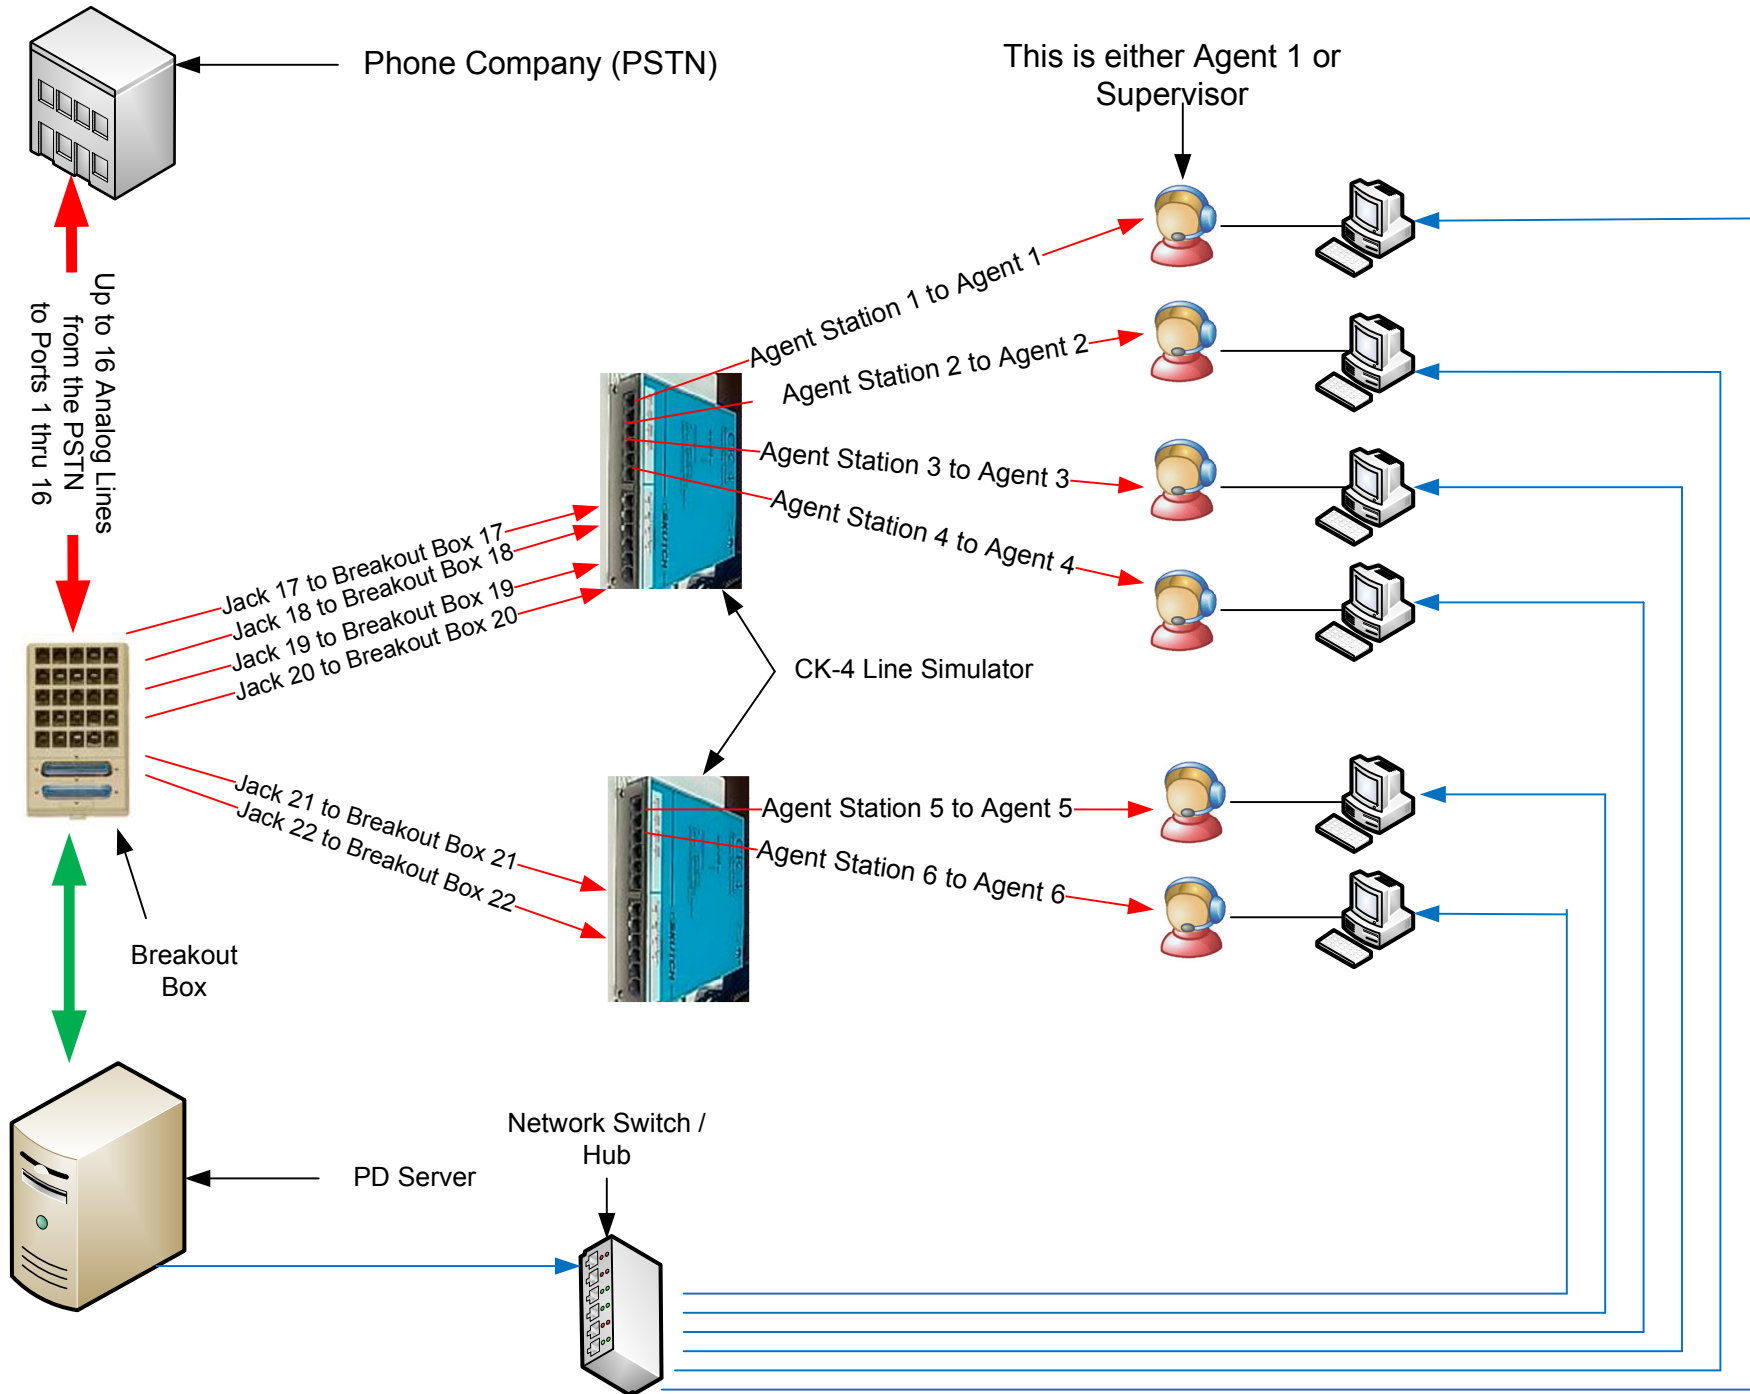

6 Agent Piranha Predictive Dialer Diagram

Wiring Schematic

The blue lines are for the ethernet connection to each computer.

The Red lines are the phone line connections.

The green line is the connection between the breakout box and Voice Board in PD Server.