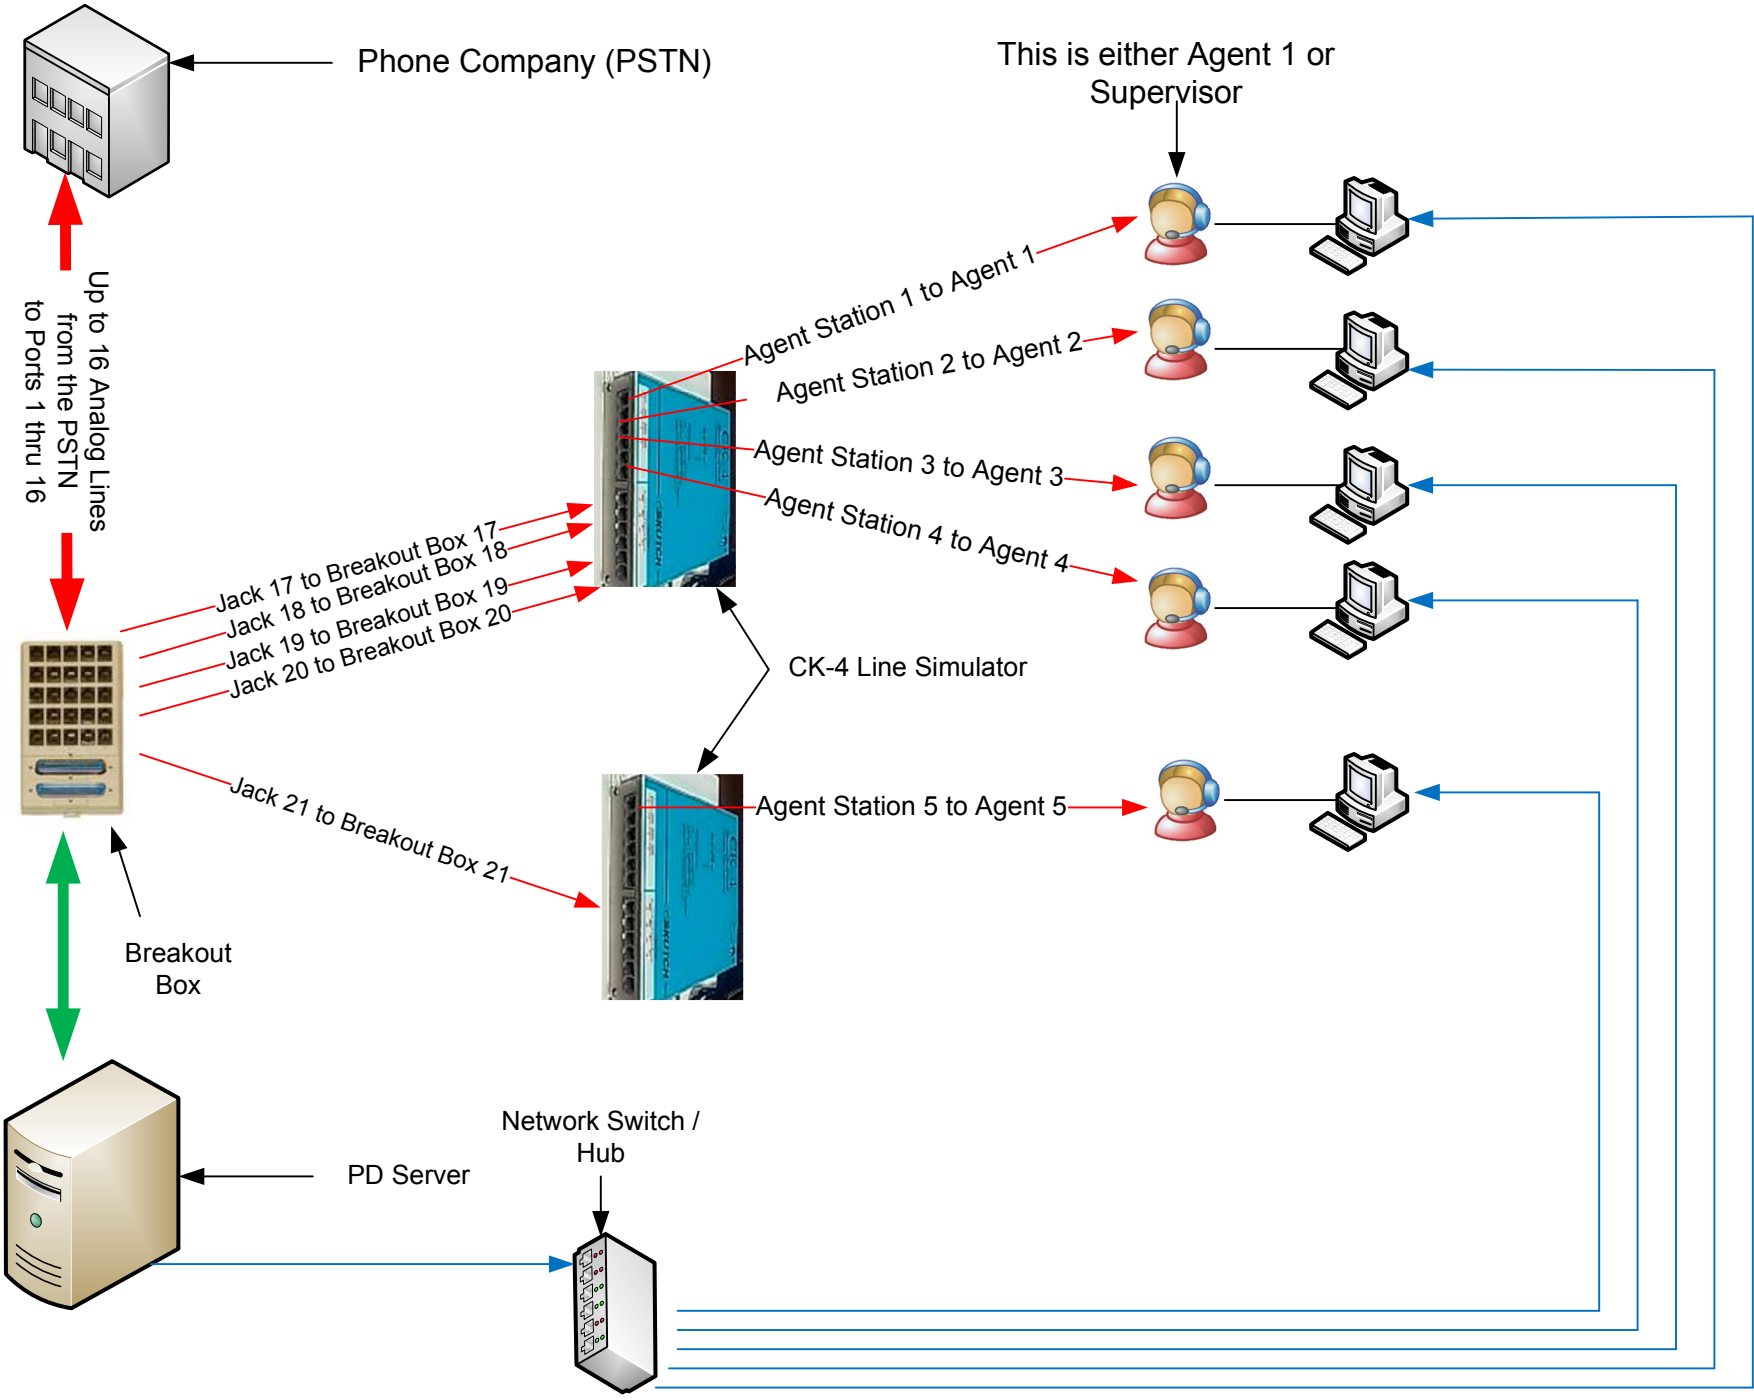

5 Agent Piranha Predictive Dialer Diagram

Wiring Schematic

The blue lines are for the ethernet connection to each computer.

The Red lines are the phone line connections.

The green line is the connection between the breakout box and Voice Board in PD Server.