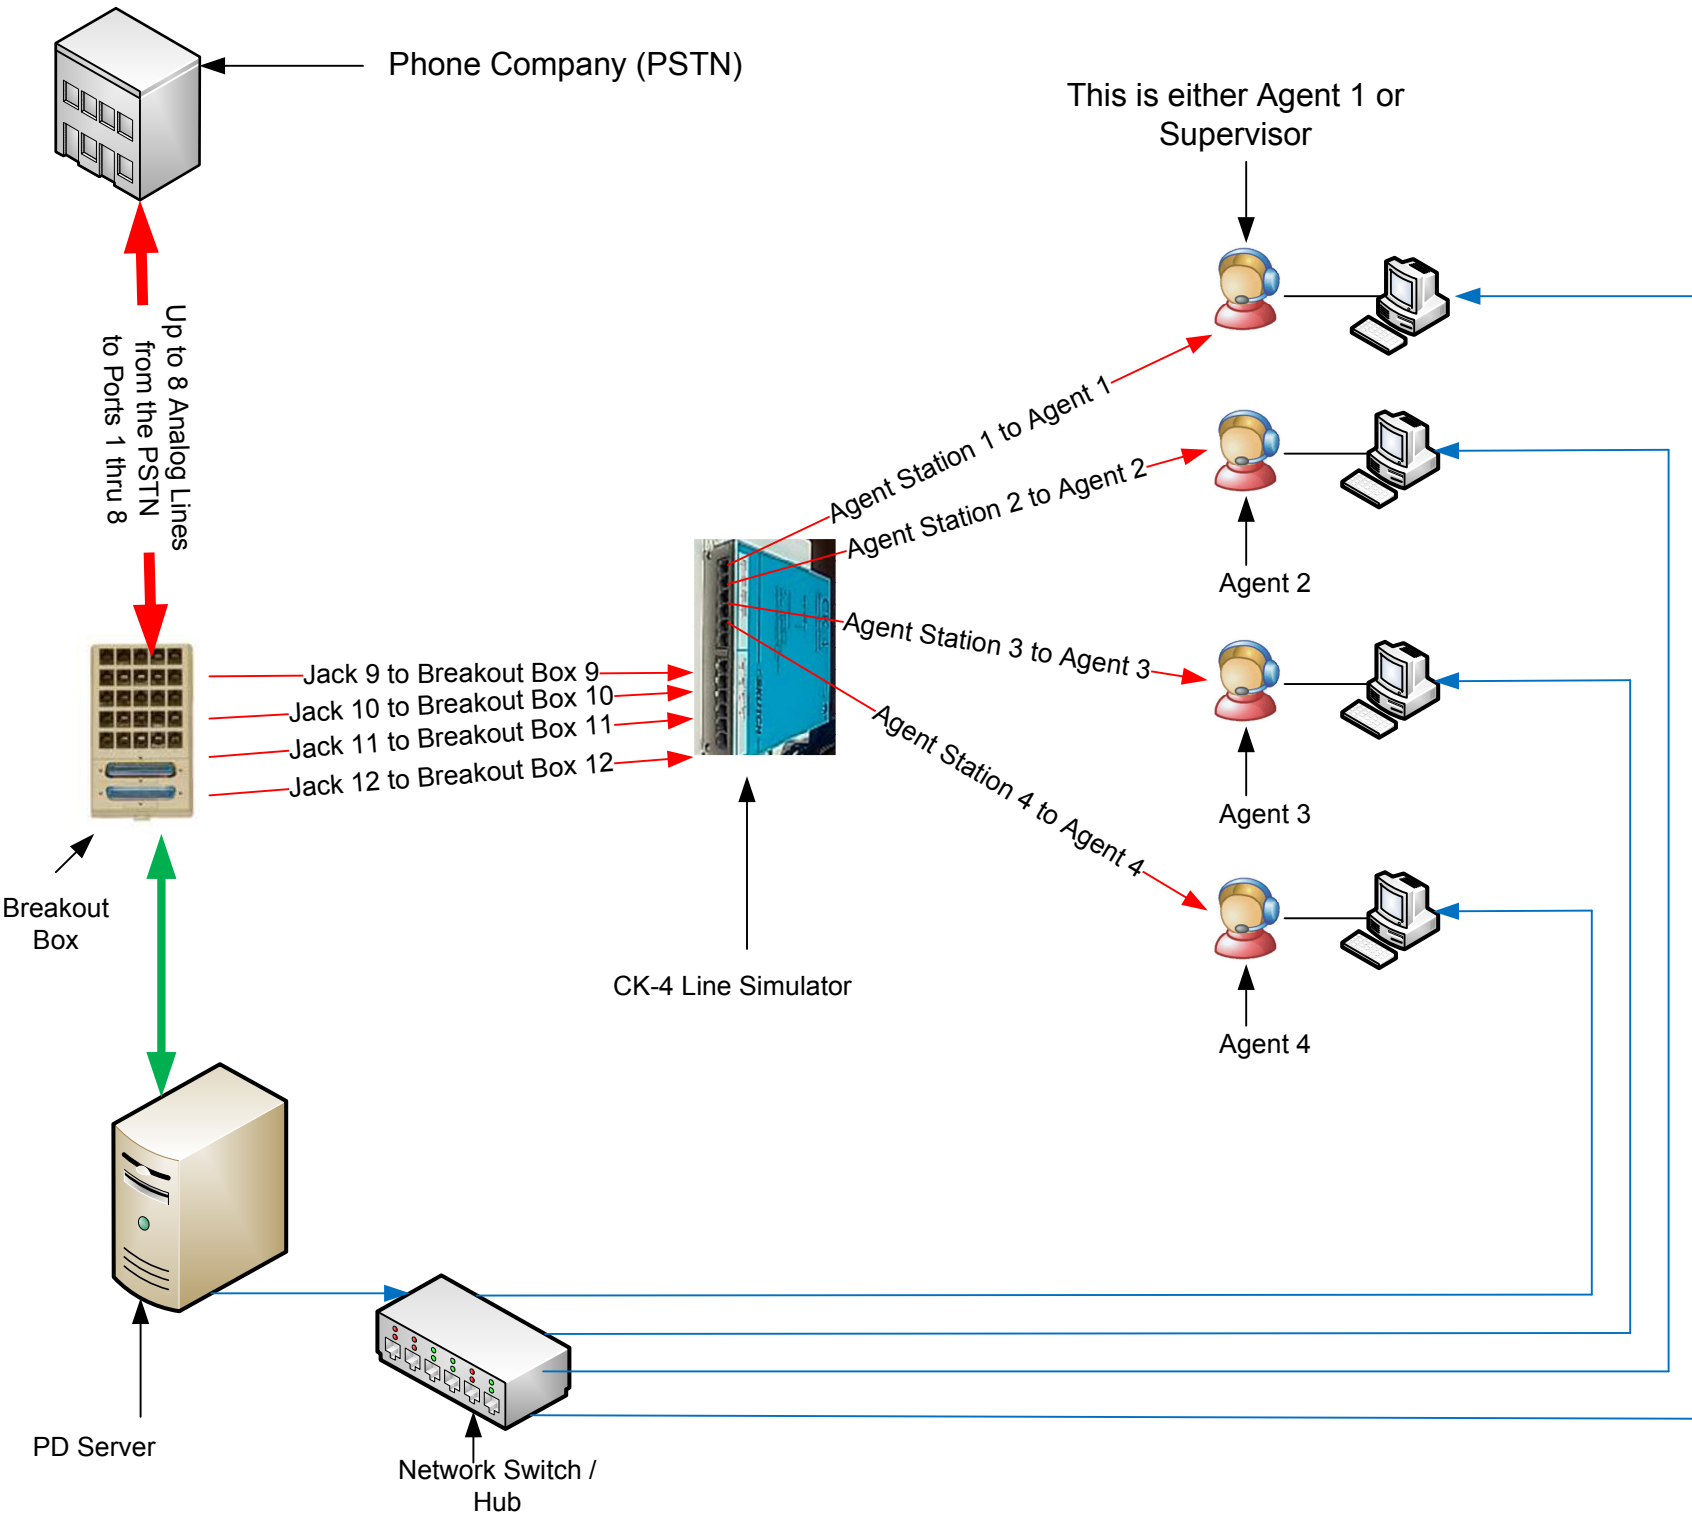

4 Agent Piranha Predictive Dialer Diagram

Wiring Schematic

The blue lines are for the ethernet connection to each computer.

The Red lines are the phone line connections.

The green line is the connection between the breakout box and Voice Board in PD Server.