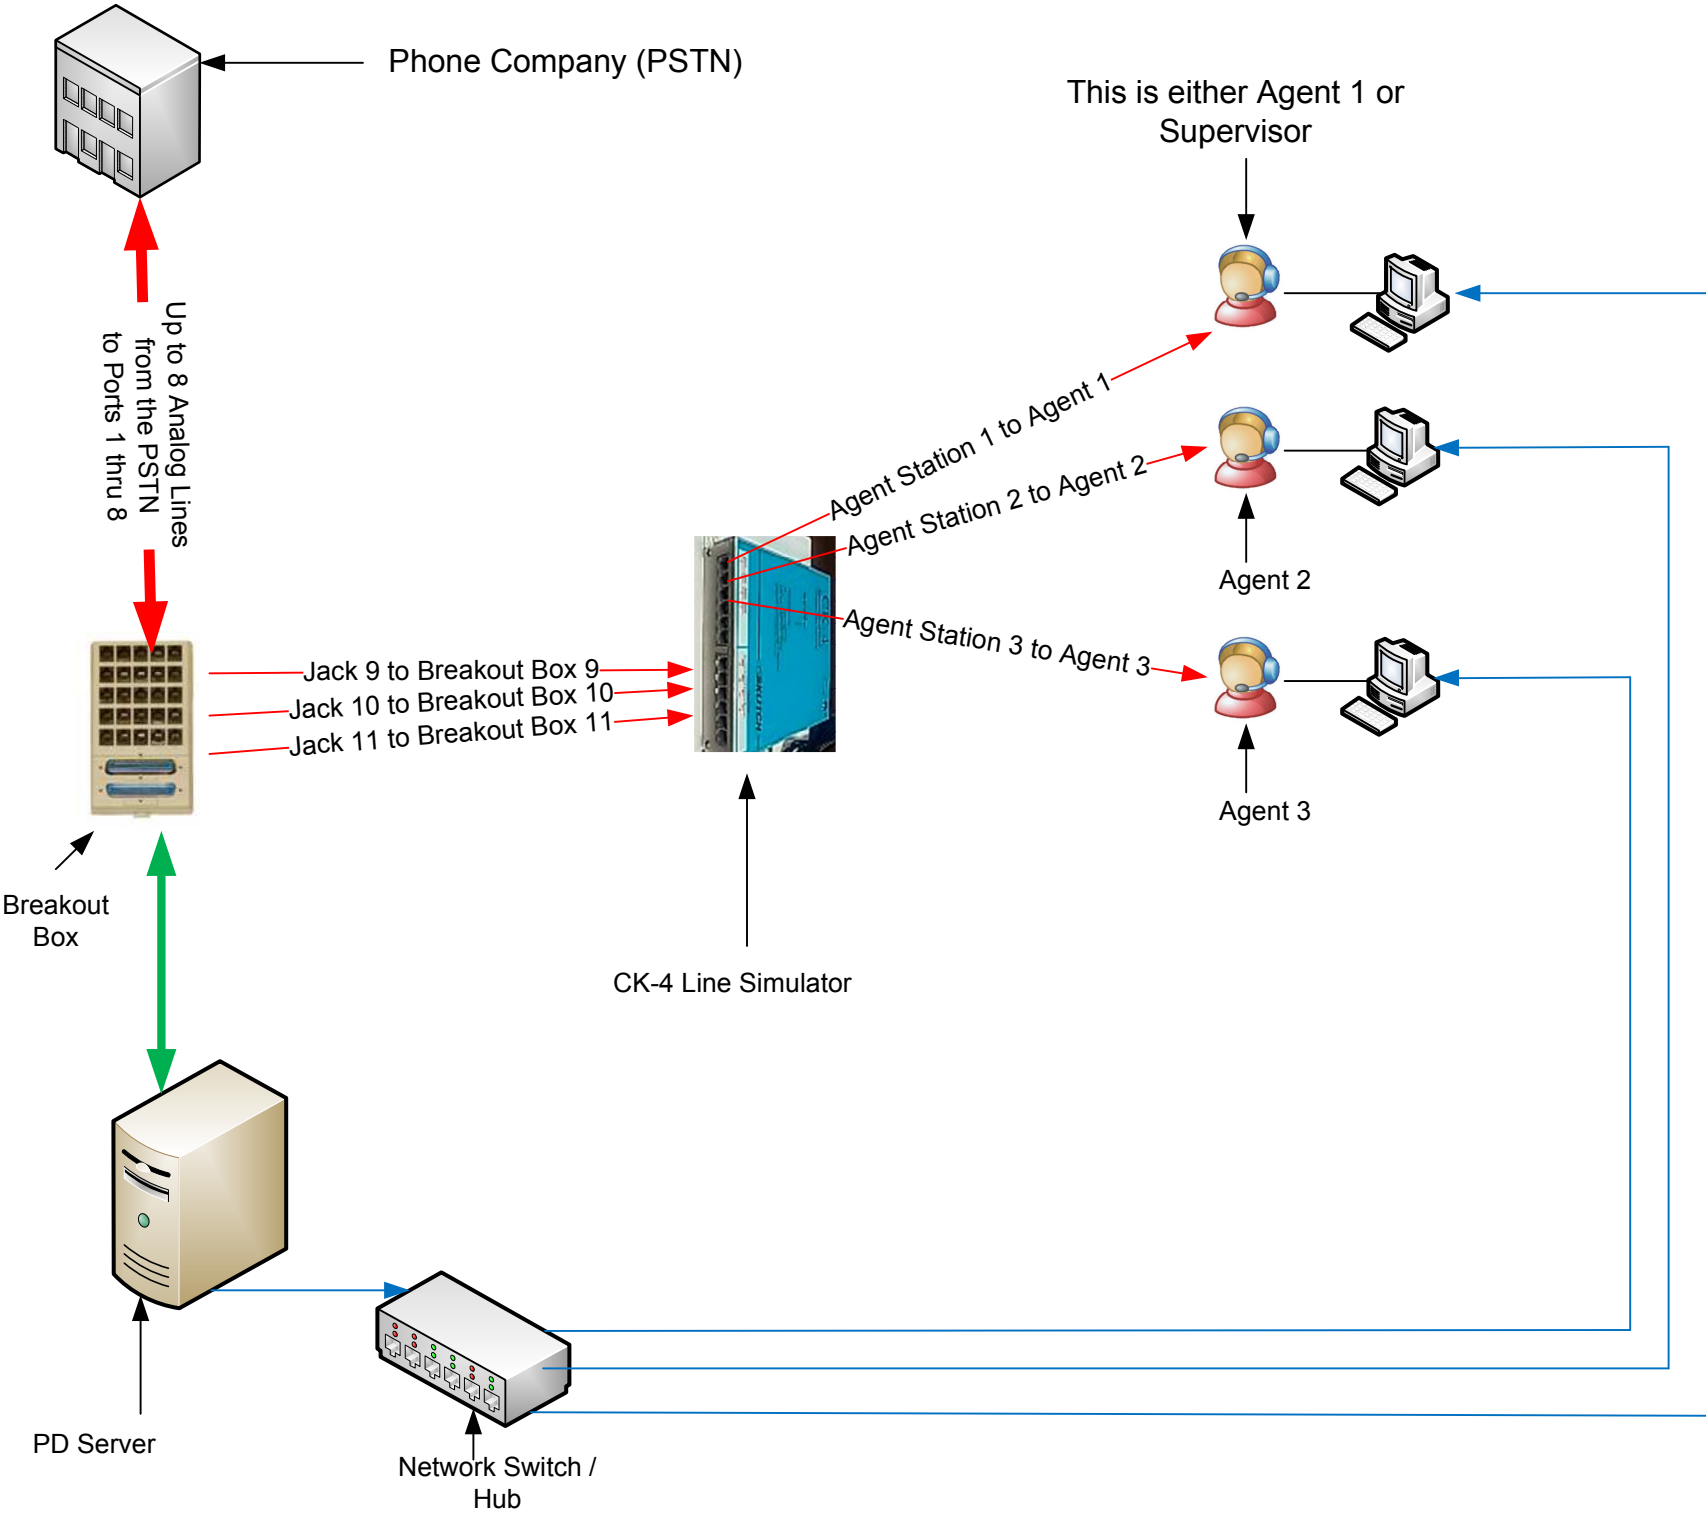

3 Agent Piranha Predictive Dialer Diagram

Wiring Schematic

The blue lines are for the ethernet connection to each computer.

The Red lines are the phone line connections.

The green line is the connection between the breakout box and Voice Board in PD Server.