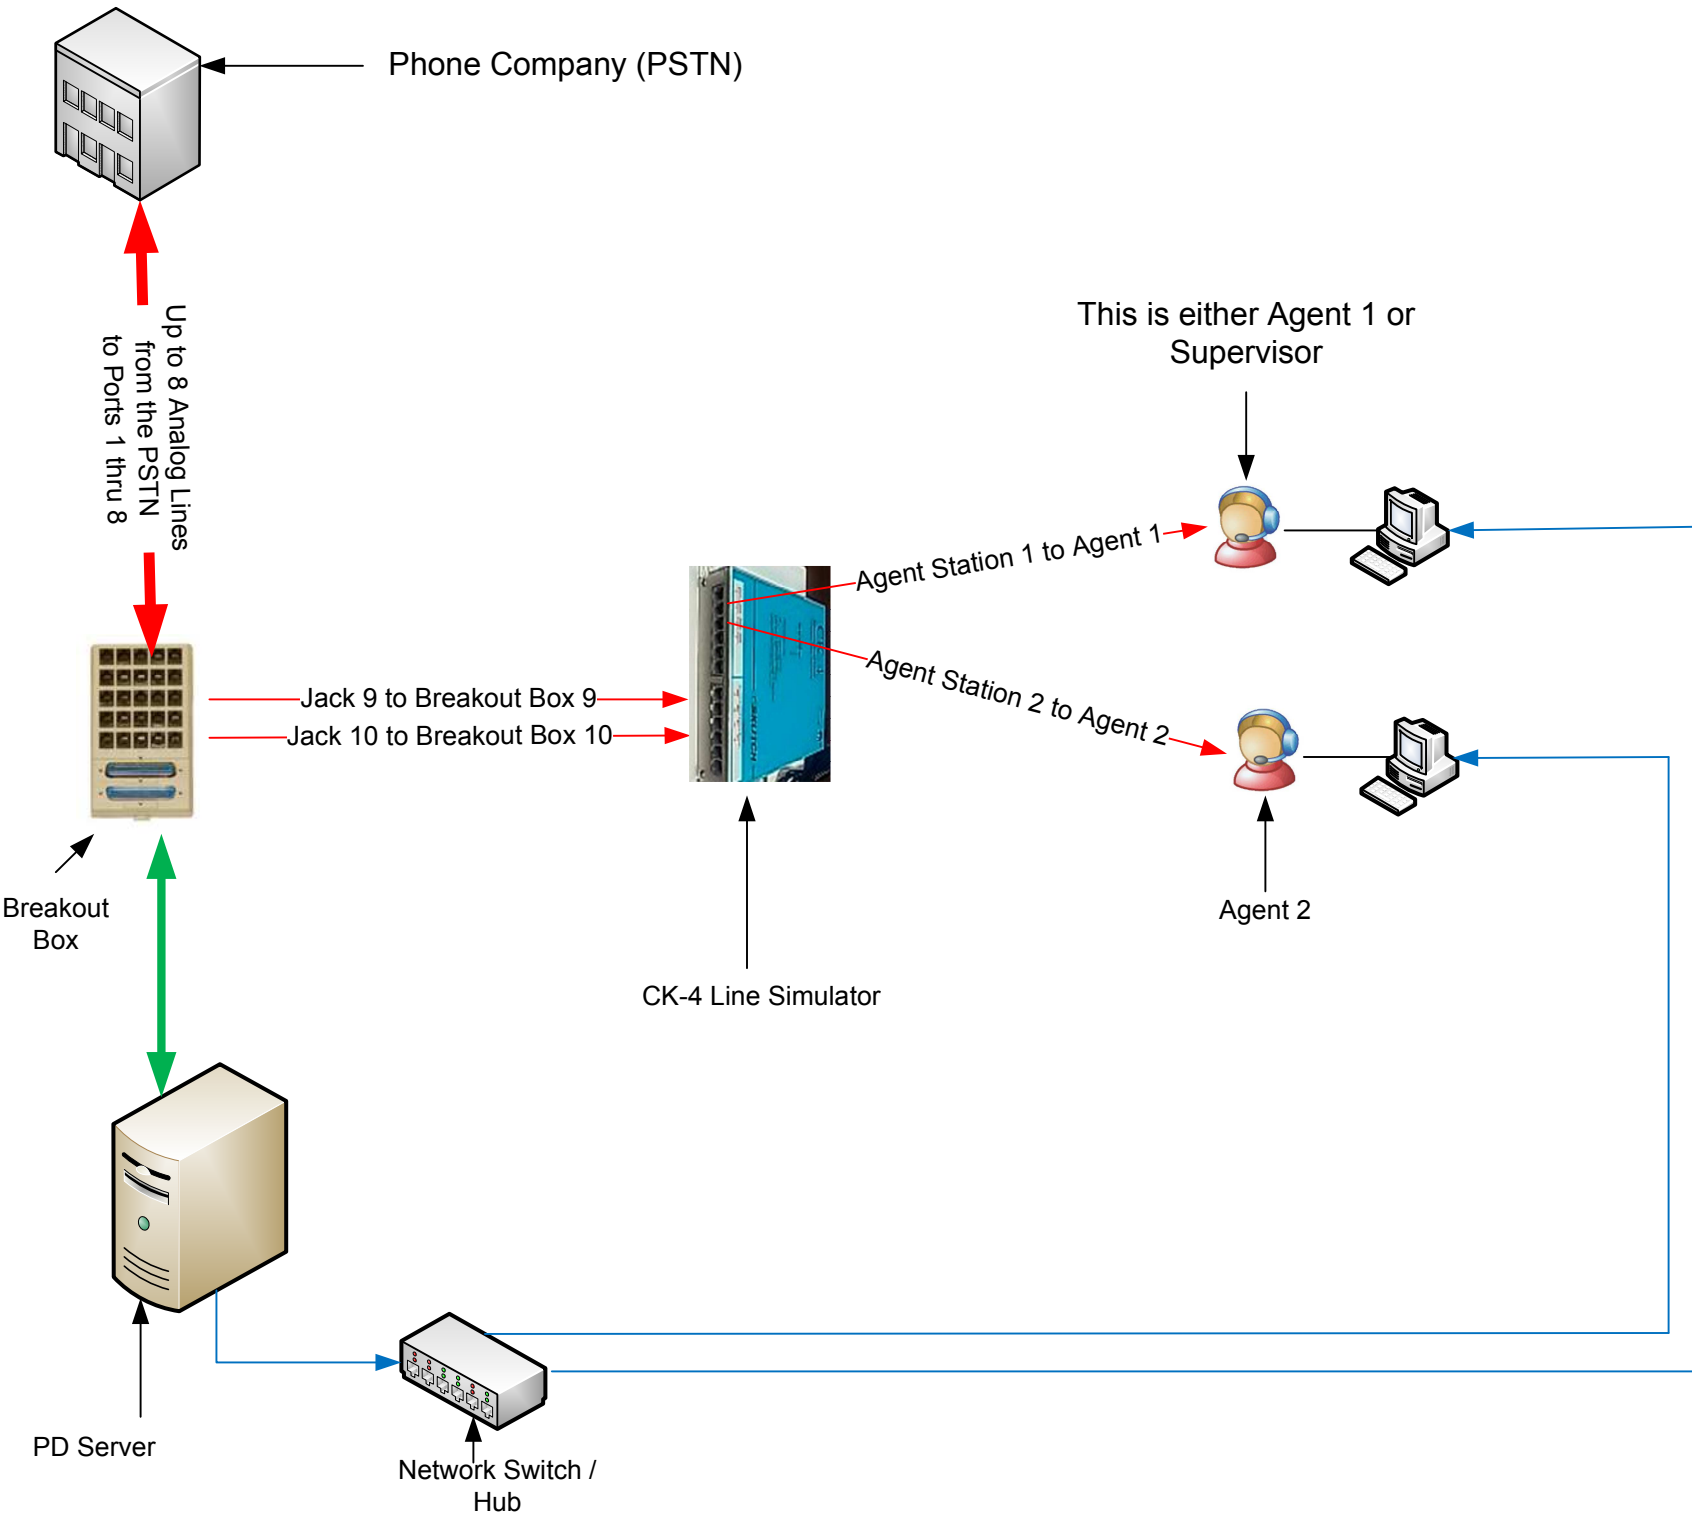

2 Agent Piranha Predictive Dialer Diagram

Wiring Schematic

The blue lines are for the ethernet connection to each computer.

The Red lines are the phone line connections.

The green line is the connection between the breakout box and Voice Board in PD Server.